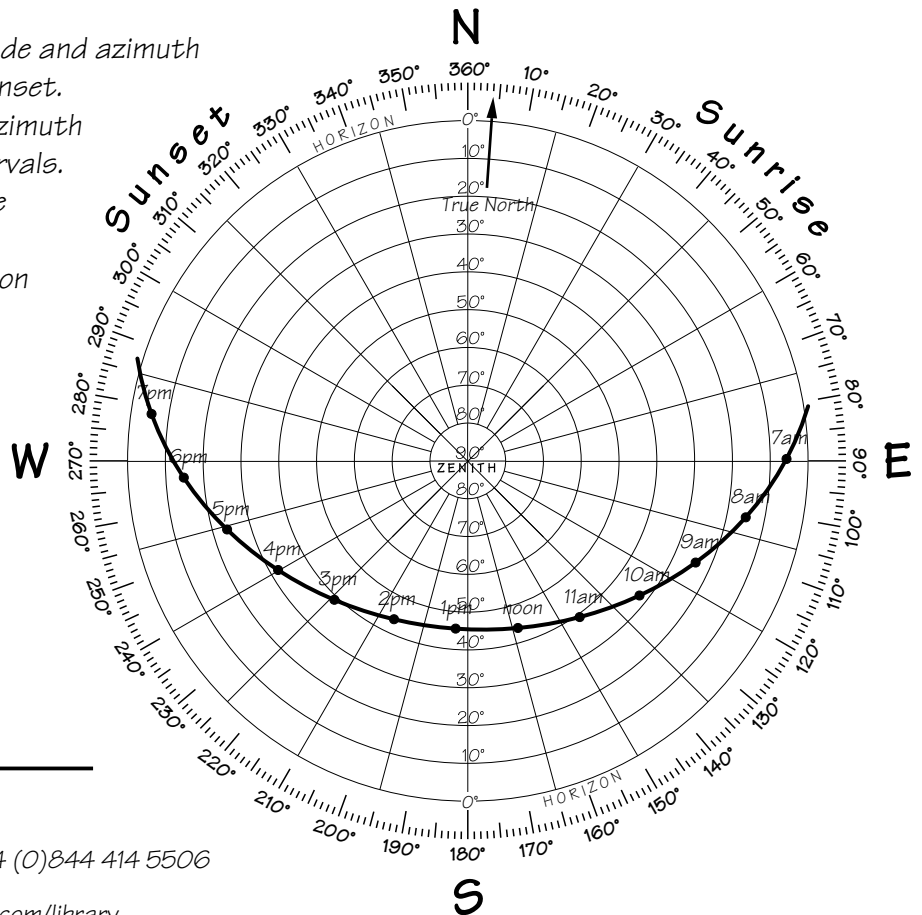

Magnetic Declination is **4° West**. Compass readings are **Magnetic North** - the calculations include the Declination (do not adjust your compass). Civil Twilight is defined as the time when the Sun is 6° below the horizon. Times followed by an asterisk are British Summer Time.

These figures assume a nautical horizon; if the horizon is obscured by mountains or buildings, use the location diagram below to estimate the azimuth (compass bearing) of rising/setting. If your application requires a high degree of accuracy, it is recommended that you use these figures merely as a guideline for your own observations.

— Moon phases: ● New Moon; ◐ First Quarter; ○ Full Moon; ◑ Last Quarter.

Solar Location Diagram

This diagram shows the altitude and azimuth of the Sun from sunrise to sunset.

The radial lines indicate the azimuth (compass bearing) at 15° intervals.

The concentric circles indicate the altitude of the Sun at 10° intervals, from 0° on the horizon to 90° on the zenith.

London, England

Latitude 51° 30' North

Longitude 0° -6' East

Wed 1st Sept 2010

Time zone: 0

British Summer Time applies

Sunrise: 06:12, 79°

Sunset: 19:47, 288°

Sun's highest altitude: 45°

Moon phase: ◐

© Location Works Ltd 2010

tel: +44 (0)844 414 5505 fax: +44 (0)844 414 5506

email: info@locationworks.com

Location library: www.locationworks.com/library